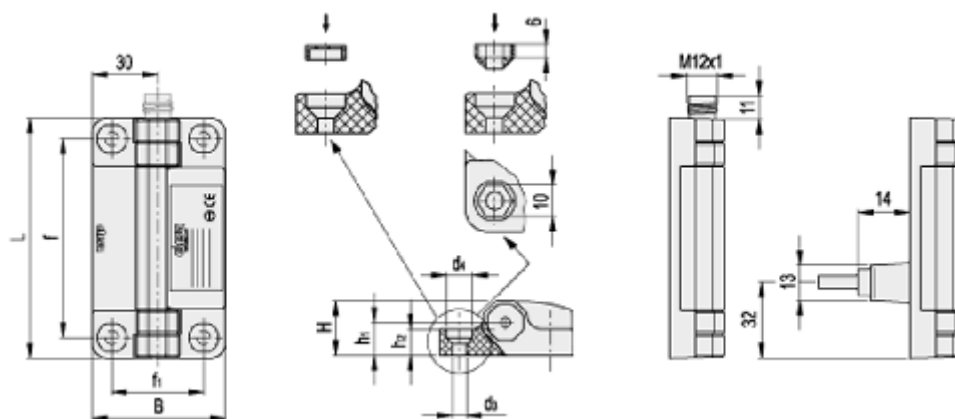

Article number: 2310426601

Description: E+G hinge with safety multiple switch CFSW 110-6-2NO+2NC-C-A
SUPER technopolymer (PA)

Measures

B = 60

L1 = 110

d3 = 6.5

d4 = 12

f = 91

f1 = 42

H = 25

h1 = 15

h2 = 12